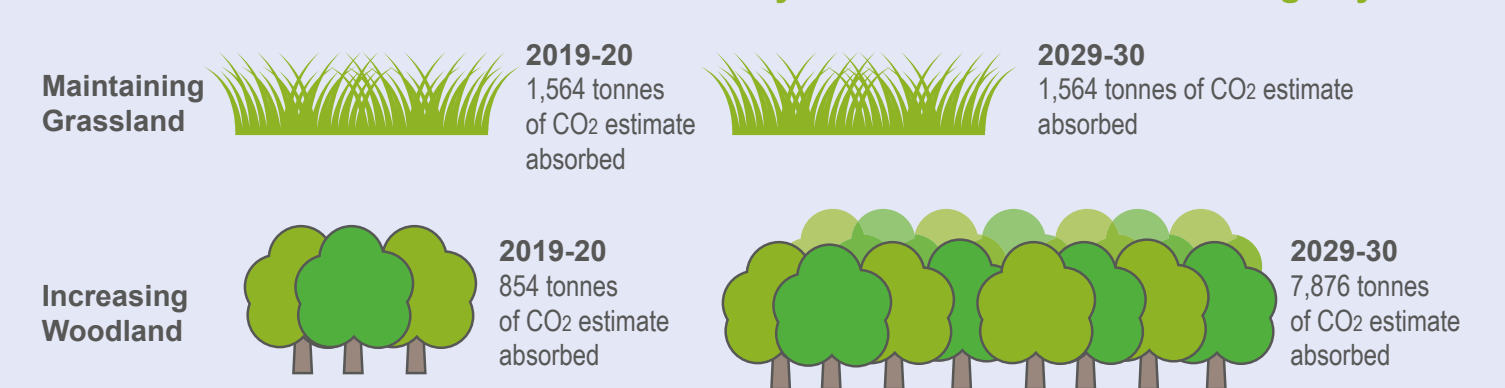

Our Net Carbon Zero Goal

OUR DELIVERY PLAN FOR 2030

OUR 2030 GOAL

Our goal is for the total carbon emitted by the Council minus the total carbon absorbed from Council owned and operated land to equal zero by 31st March 2030. Plus we aim to reduce our supply chain emissions by 35%.

We aim to reduce carbon emissions from the following sources:

We will increase the carbon absorbed by the land we own and manage by...

What do we need to do to reach our goals?

Consultation outcomes

MORE THAN 100 suggestions on process and policy changes