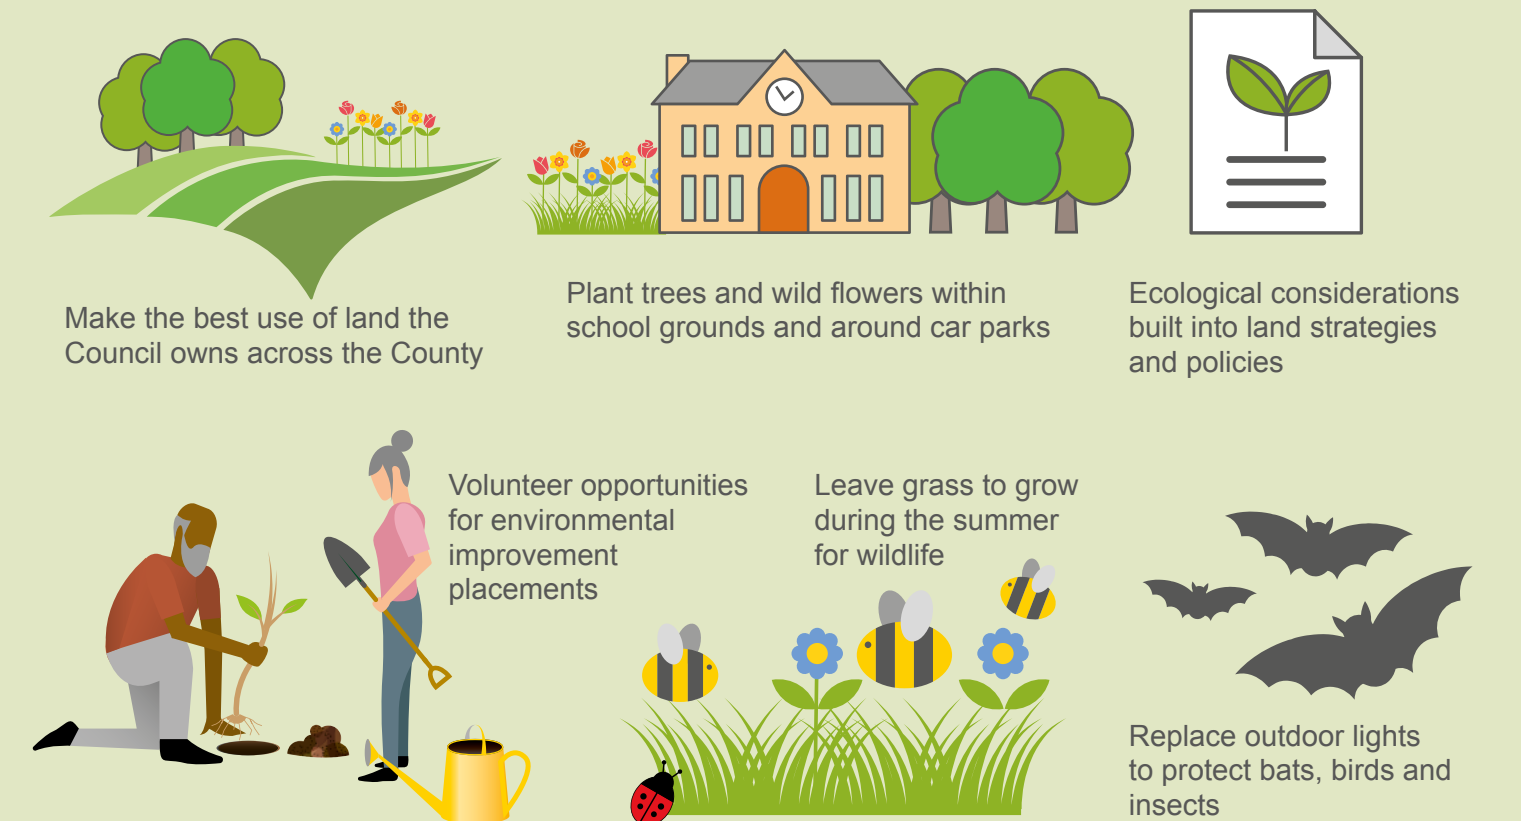

Our Ecologically Positive Goal

OUR DELIVERY PLAN FOR 2030

OUR 2030 GOAL

Our goal is to protect, manage and restore our land as well as create new spaces for nature so that the ecosystems in Denbighshire are diverse, connected, big in scale and extent, in a healthy condition and adaptable and thus not only maintains biodiversity but enhances it.

We aim to deliver a positive impact for ecology from all of our activities:

Protect and improve biodiversity

Manage and restore land

Create new spaces for nature

We will increase species diversity across our Council owned and operated land

Convert the types of habitat that are least species-rich...

...into the types of habitats that are most species-rich

What do we need to do to reach our goals?

PRIORITY ACTIONS INCLUDE:

Make the best use of land the Council owns across the County

Plant trees and wild flowers within school grounds and around car parks

Ecological considerations built into land strategies and policies

Volunteer opportunities for environmental improvement placements