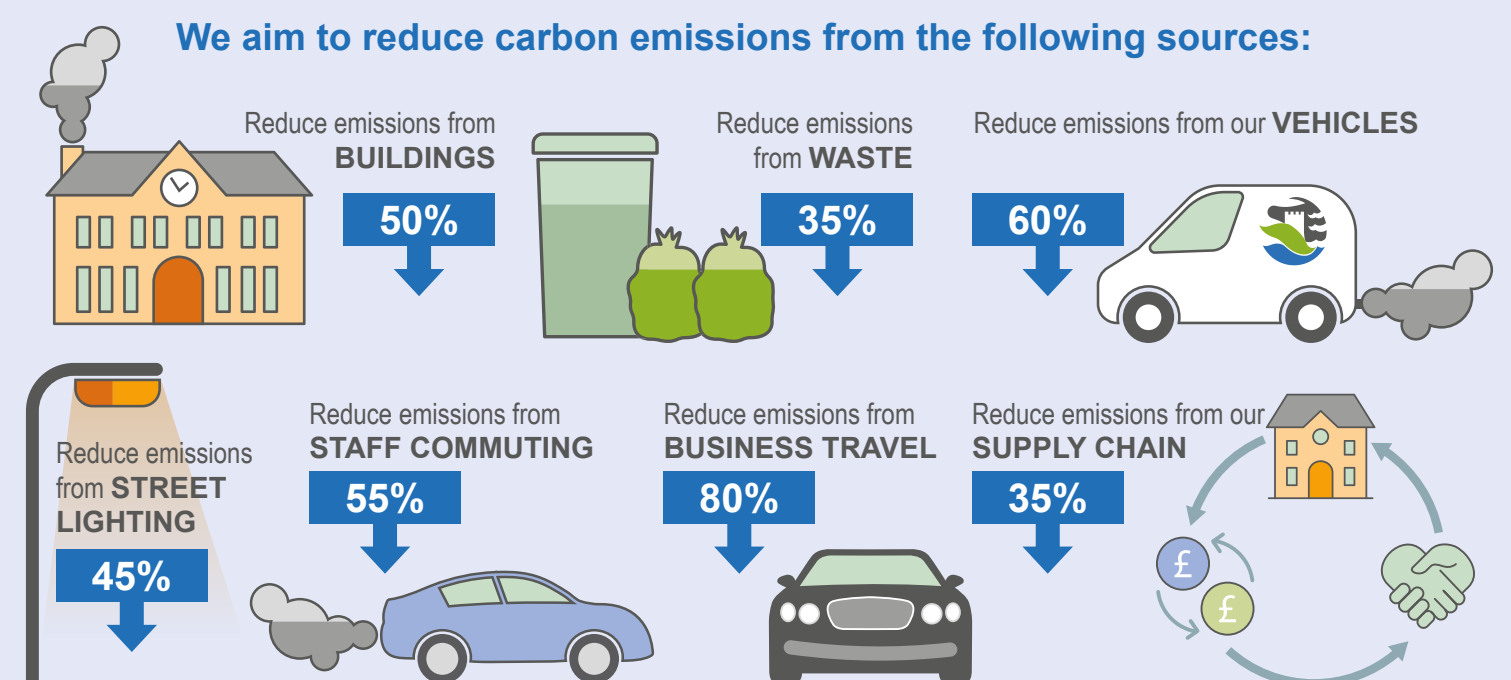

Our Net Carbon Zero Goal

OUR DELIVERY PLAN FOR 2030

OUR 2030 GOAL

Our goal is for the total carbon emitted by the Council minus the total carbon absorbed from Council owned and operated land to equal zero by 31st March 2030. Plus we aim to reduce our supply chain emissions by 35%.

We aim to reduce carbon emissions from the following sources:

We will increase the carbon absorbed by the land we own and manage by...

What do we need to do to reach our goals?

Consultation outcomes

MORE THAN 100 suggestions on process and policy changes